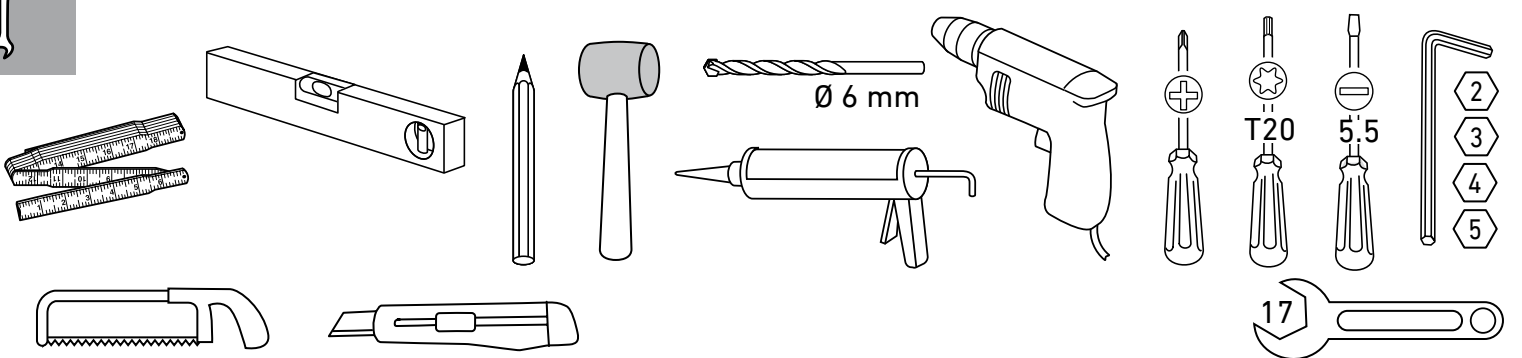

A	1x	520351.01
B	1x	403465
C	1x	520474.01
D	1x	10008.33H
E	1x	251260.01
F	1x	10006.11F
		10006.10F
G	1x	508619
H	1x	508619.01
I	1x	251261.02
	1x	752428

752428

J	6x	403186
K	1x	204120
L	4x	4 x 50
M	4x	250001
N	2x	M8 x 5
O	1x	M8 x 10
P	2x	202978
Q	1x	403150
		403151
R	1x	403387
S	1x	752110
T	2x	204119
U	1x	240828