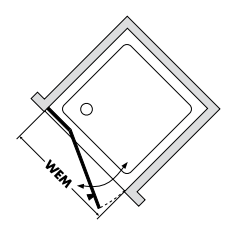

Bovenaanzicht, montage links

MAATWERK

Type	WEM tot	Hoogte tot	Bestelnummer montage links	Bestelnummer montage rechts	062 Platinum zilver 551 helder veiligheidsglas
Met magneetsluiting	1000	2100	239.1100X3.1000	239.1100X4.1000	1.729,-
	1500	2100	239.1100X3.1500	239.1100X4.1500	2.033,-
	max. 1800	2100	239.1100X3.1800	239.1100X4.1800	2.368,-
Zonder magneetsluiting	1000	2100	239.1100X1.1000	239.1100X2.1000	1.540,-
	1500	2100	239.1100X1.1500	239.1100X2.1500	1.831,-
	max. 1800	2100	239.1100X1.1800	239.1100X2.1800	2.153,-

X: 2 = hoekig scharnier, X: 0 = ovaal scharnier

SPECIALE UITVOERING

	Meerprijs		Meerprijs
751: helder veiligheidsglas met CareTec	166,-	802: helder veiligheidsglas Mirror met CareTec	440,-
583: veiligheidsglas edelsatin optiwhite	252,-	604: helder optiwhite	175,-
783: veiligheidsglas edelsatin optiwhite met CareTec	418,-	804: helder optiwhite met CareTec	341,-
594: veiligheidsglas Carbon	252,-	079: beslag chroom mat	10%
794: veiligheidsglas Carbon met CareTec	418,-	062: wandaansluitprofiel platinum zilver	74,-
601: veiligheidsglas gedeeltelijk mat	240,-	070: wandaansluitprofiel zilver edelmat	64,-
801: veiligheidsglas gedeeltelijk mat met CareTec	406,-	Afschuining vanaf 11 mm	129,-
602: helder veiligheidsglas Mirror	277,-	Glasbew. vlgns. tek.: afschuining/uitsparing	245,-

TIP

Schuine wanden

Door de montage techniek is een verticale compensatie tot max. 3 mm mogelijk zonder het glas af te schuiven.

Douchewandhoogte

Standaardhoogte tot 1900 mm.

Afwijkende hoogte tot 2100 mm zonder meerprijs

TIP

Breedte vaste deel

Standaardbreedte is 212 mm. Andere breedten op aanvraag en zonder meerprijs mogelijk. (minimum 180 mm) Deurglasbreedte max. 900 mm. Als breedte van het vaste deel $\geq$ 320 mm, dan wordt een hoektraverse meegeleverd. Vanaf een breedte van 535 mm een 90°-traverse. (A.u.b. de diepte van de nis aangeven)

Douchewandhoogte

Standaardhoogte tot 1900 mm.

Afwijkende hoogte tot 2100 mm zonder meerprijs

Wandmontage

Op wens kan het product met wandprofiel tegen meerprijs (zie tabel) geleverd worden. A.u.b. aangeven bij de bestelling.

WM = bakmaat

WEM = maten van de douchebak na plaatsing