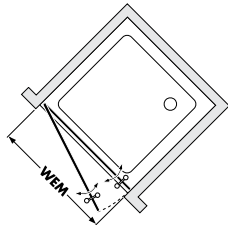

Bovenaanzicht, montage links

MAATWERK

WEM tot	Hoogte tot	Bestelnummer montage links	Bestelnummer montage rechts	062 Platinum zilver 551 helder veiligheidsglas
1000	2100	244.1000X1.1000	244.1000X2.1000	2.026,-

X: 2 = hoekig scharnier, X: 0 = ovaal scharnier

SPECIALE UITVOERING

	Meerprijs		Meerprijs
751: helder veiligheidsglas met CareTec	166,-	602: helder veiligheidsglas Mirror	277,-
583: veiligheidsglas edelsatin optiwhite	252,-	802: helder veiligheidsglas Mirror met CareTec	440,-
783: veiligheidsglas edelsatin optiwhite met CareTec	418,-	604: helder optiwhite	175,-
594: veiligheidsglas Carbon	252,-	804: helder optiwhite met CareTec	341,-
794: veiligheidsglas Carbon met CareTec	418,-	079: beslag chroom mat	10%
		Afschuining vanaf 11 mm	129,-

TIP

Schuine wanden

Door de montage techniek is een verticale compensatie tot max. 3 mm mogelijk zonder het glas af te schuiven.

Douchewandhoogte

Standaardhoogte tot 1900 mm. Afwijkende hoogte tot 2100 mm zonder meerprijs

Wandprofiel Indien gewenst kan het zijpaneel tegen meerprijs (zie tabel) met een wandprofiel geleverd worden. A.u.b. bij de bestelling opgeven.

TIP

Schuine wanden

Door de montage techniek is een verticale compensatie tot max. 3 mm mogelijk zonder het glas af te schuiven.

Douchewandhoogte

Standaardhoogte tot 1900 mm. Afwijkende hoogte tot 2100 mm zonder meerprijs

WM = bakmaat

WEM = maten van de douchebak na plaatsing